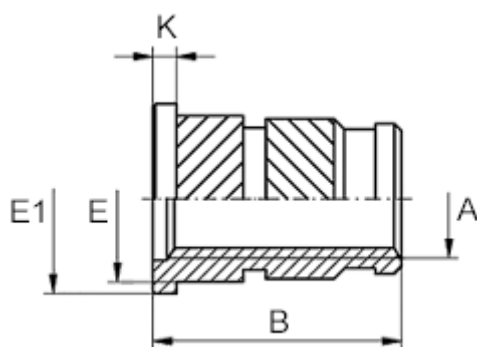

# Data Sheet

Article number: 12862000030800  
Description: KLEE-coil 862 000 030.800  
M3 Brass

## Measures

---

Female thread A	= M3
Flange diameter E1	= 5.6
Flange height	= 0.6
Length B	= 6.4
Min distance to edge	= 2.3
Outer diameter E	= 4.6
Recommended bore diameter W +0.1	= 4.0